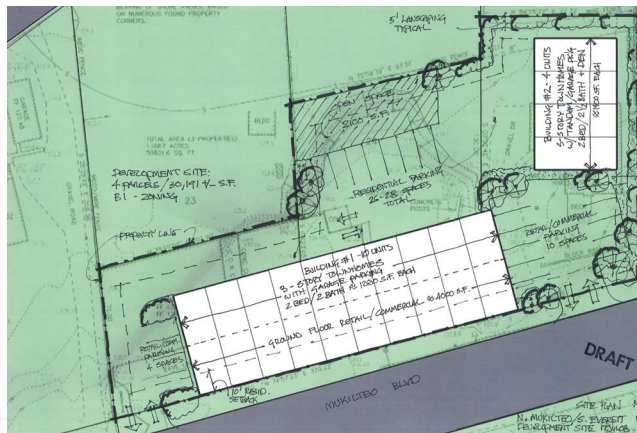

See page 2
for enlarged
site plan

Parcel#

00433600002303
00433600002302
00433600002401
00433600002501

Address

3711 W Mukilteo Blvd
3711 W Mukilteo Blvd
3711 W Mukilteo Blvd
3621 W Mukilteo Blvd

Zoning

B1
B1
B1
B1

Lot Size

+
+
19,367 ft²
10,824 ft²

Total 30,191 ft²

Exclusively represented by:

Luther Moyer
206-448-7757
luther@cascade-pacific.com

Mike Maher
206-351-1777
mike@cascade-pacific.com

This information has been obtained from sources that we believe are reliable, but we make no guarantee, warranty, or representation as to its accuracy. Prospective buyer should conduct an independent investigation and bears all risk for any inaccuracies.